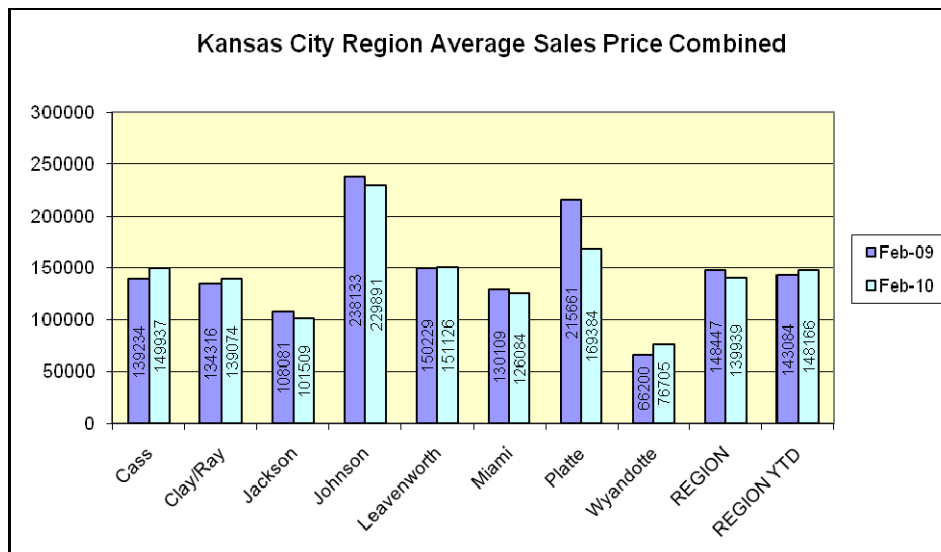

## Kansas City Region Homes Sales Report – February 2010