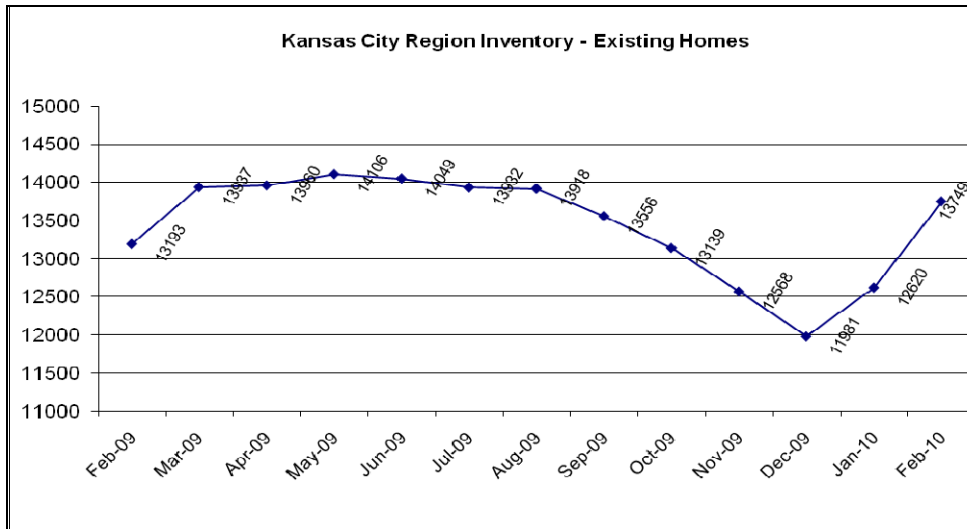

Kansas City Region Homes Sales Report – February 2010