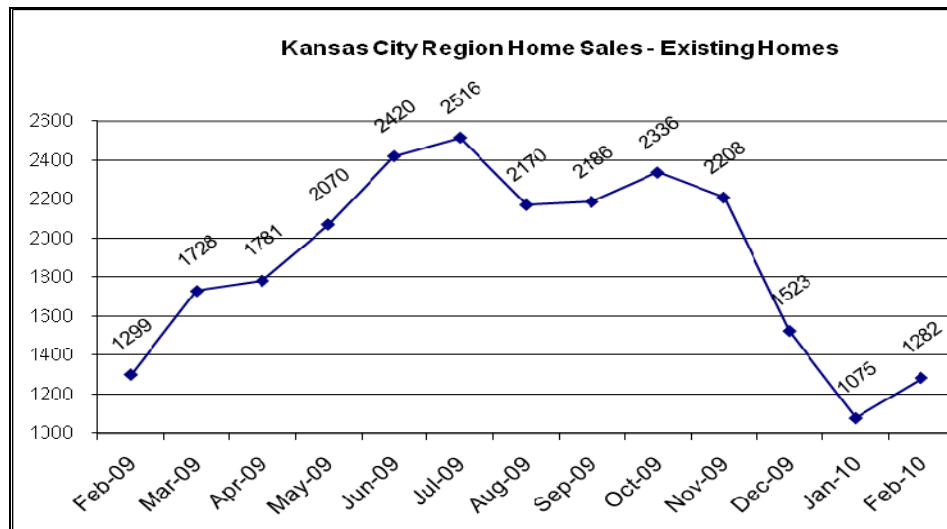

Kansas City Region Homes Sales Report – February 2010