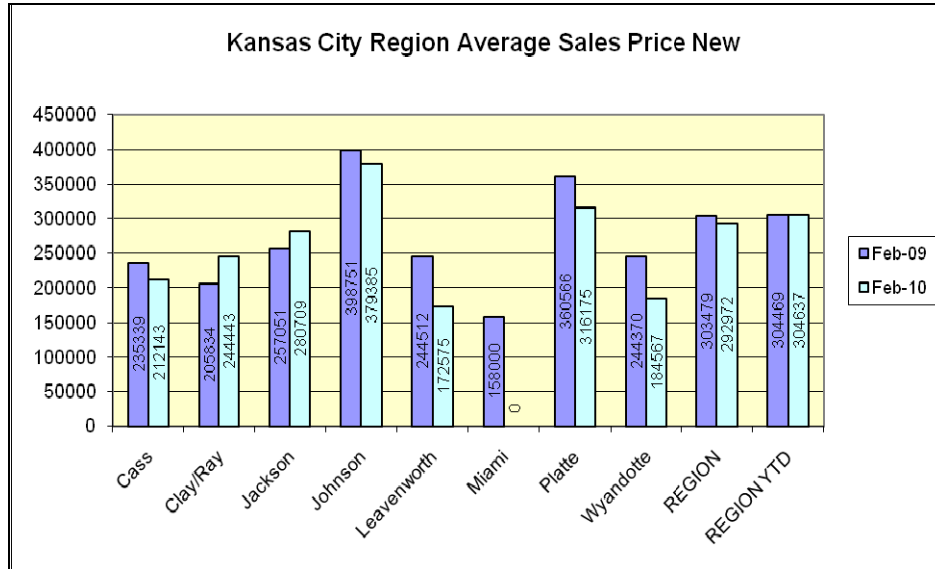

## Kansas City Region Homes Sales Report – February 2010