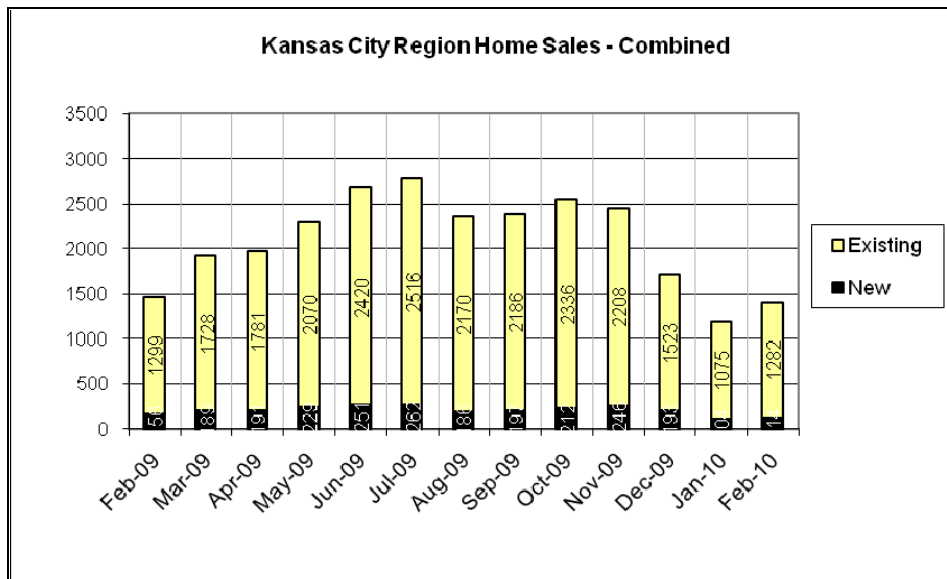

Kansas City Region Homes Sales Report – February 2010