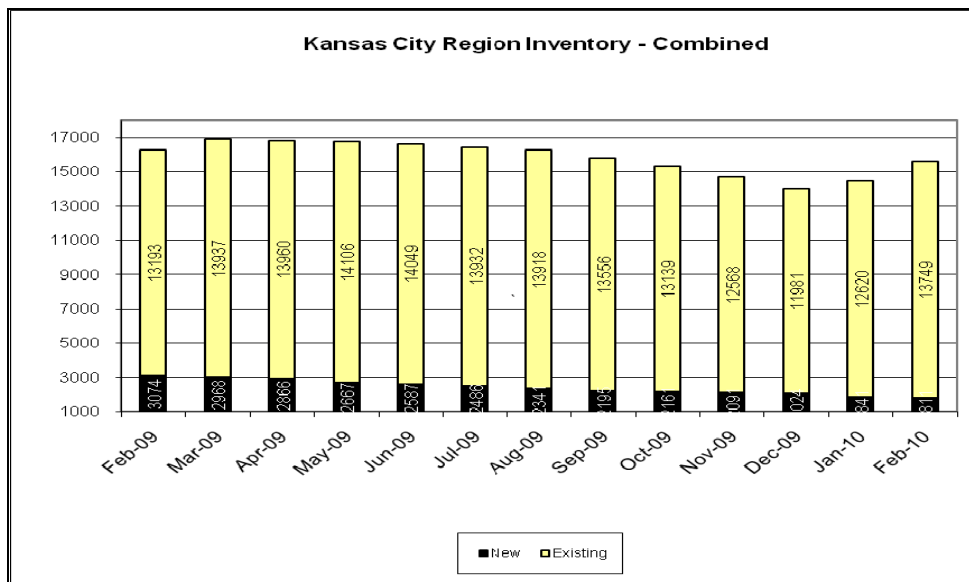

Kansas City Region Homes Sales Report – February 2010