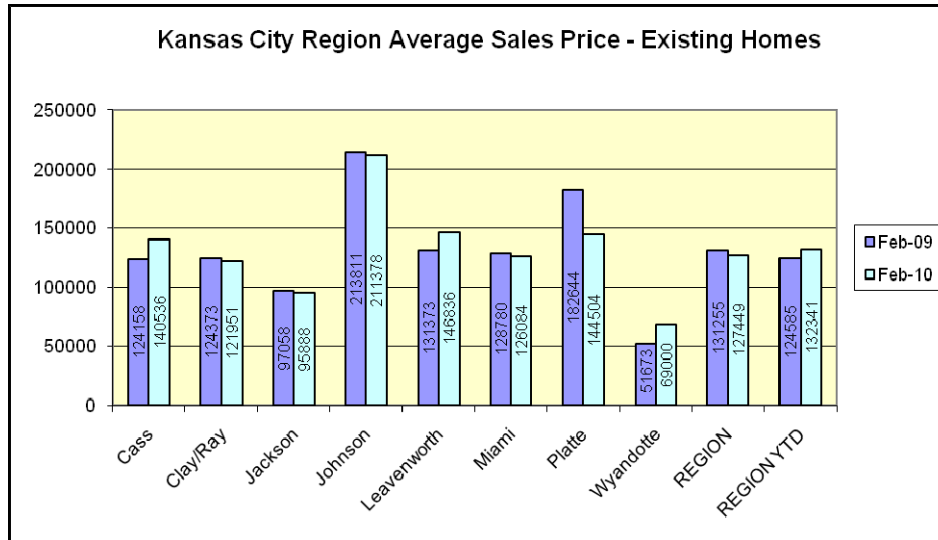

## Kansas City Region Homes Sales Report – February 2010