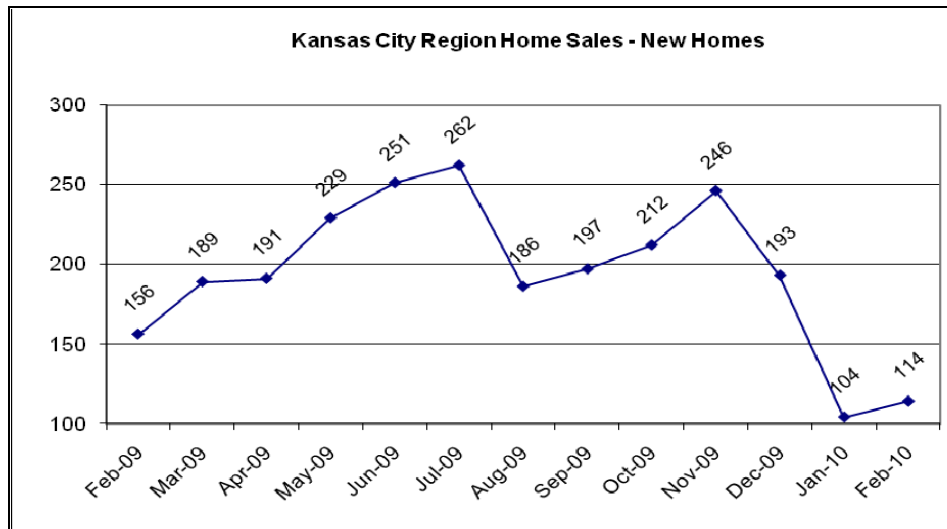

Kansas City Region Homes Sales Report – February 2010